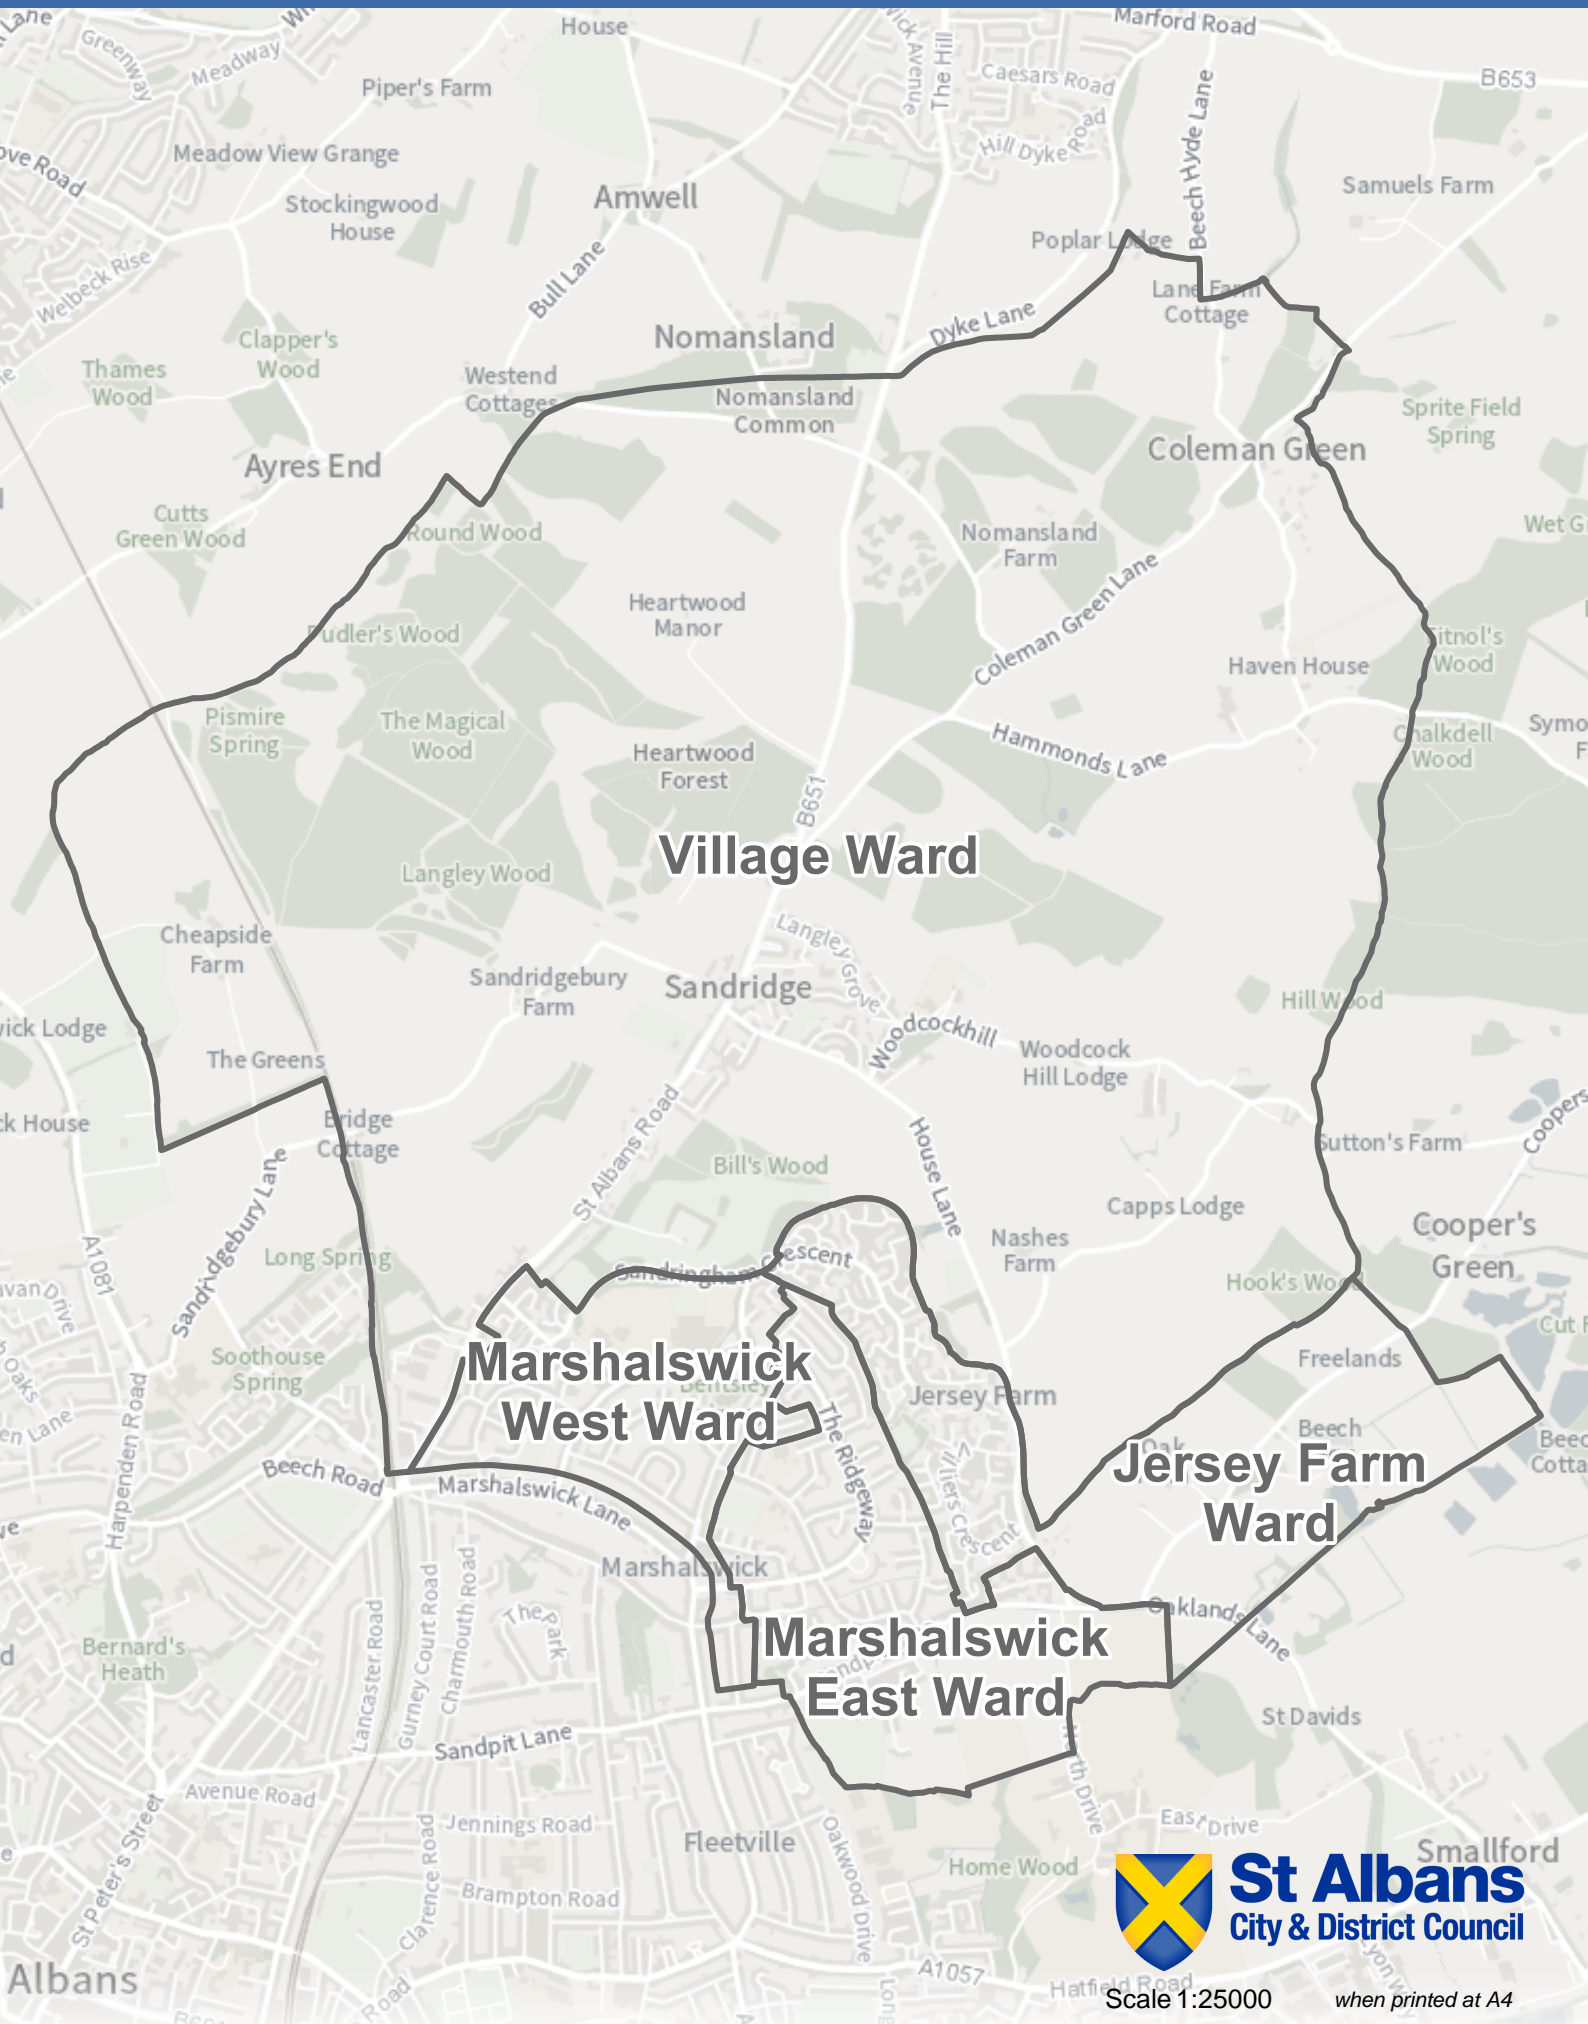

# Current Wards for Sandridge Parish

Scale 1:25000

when printed at A4