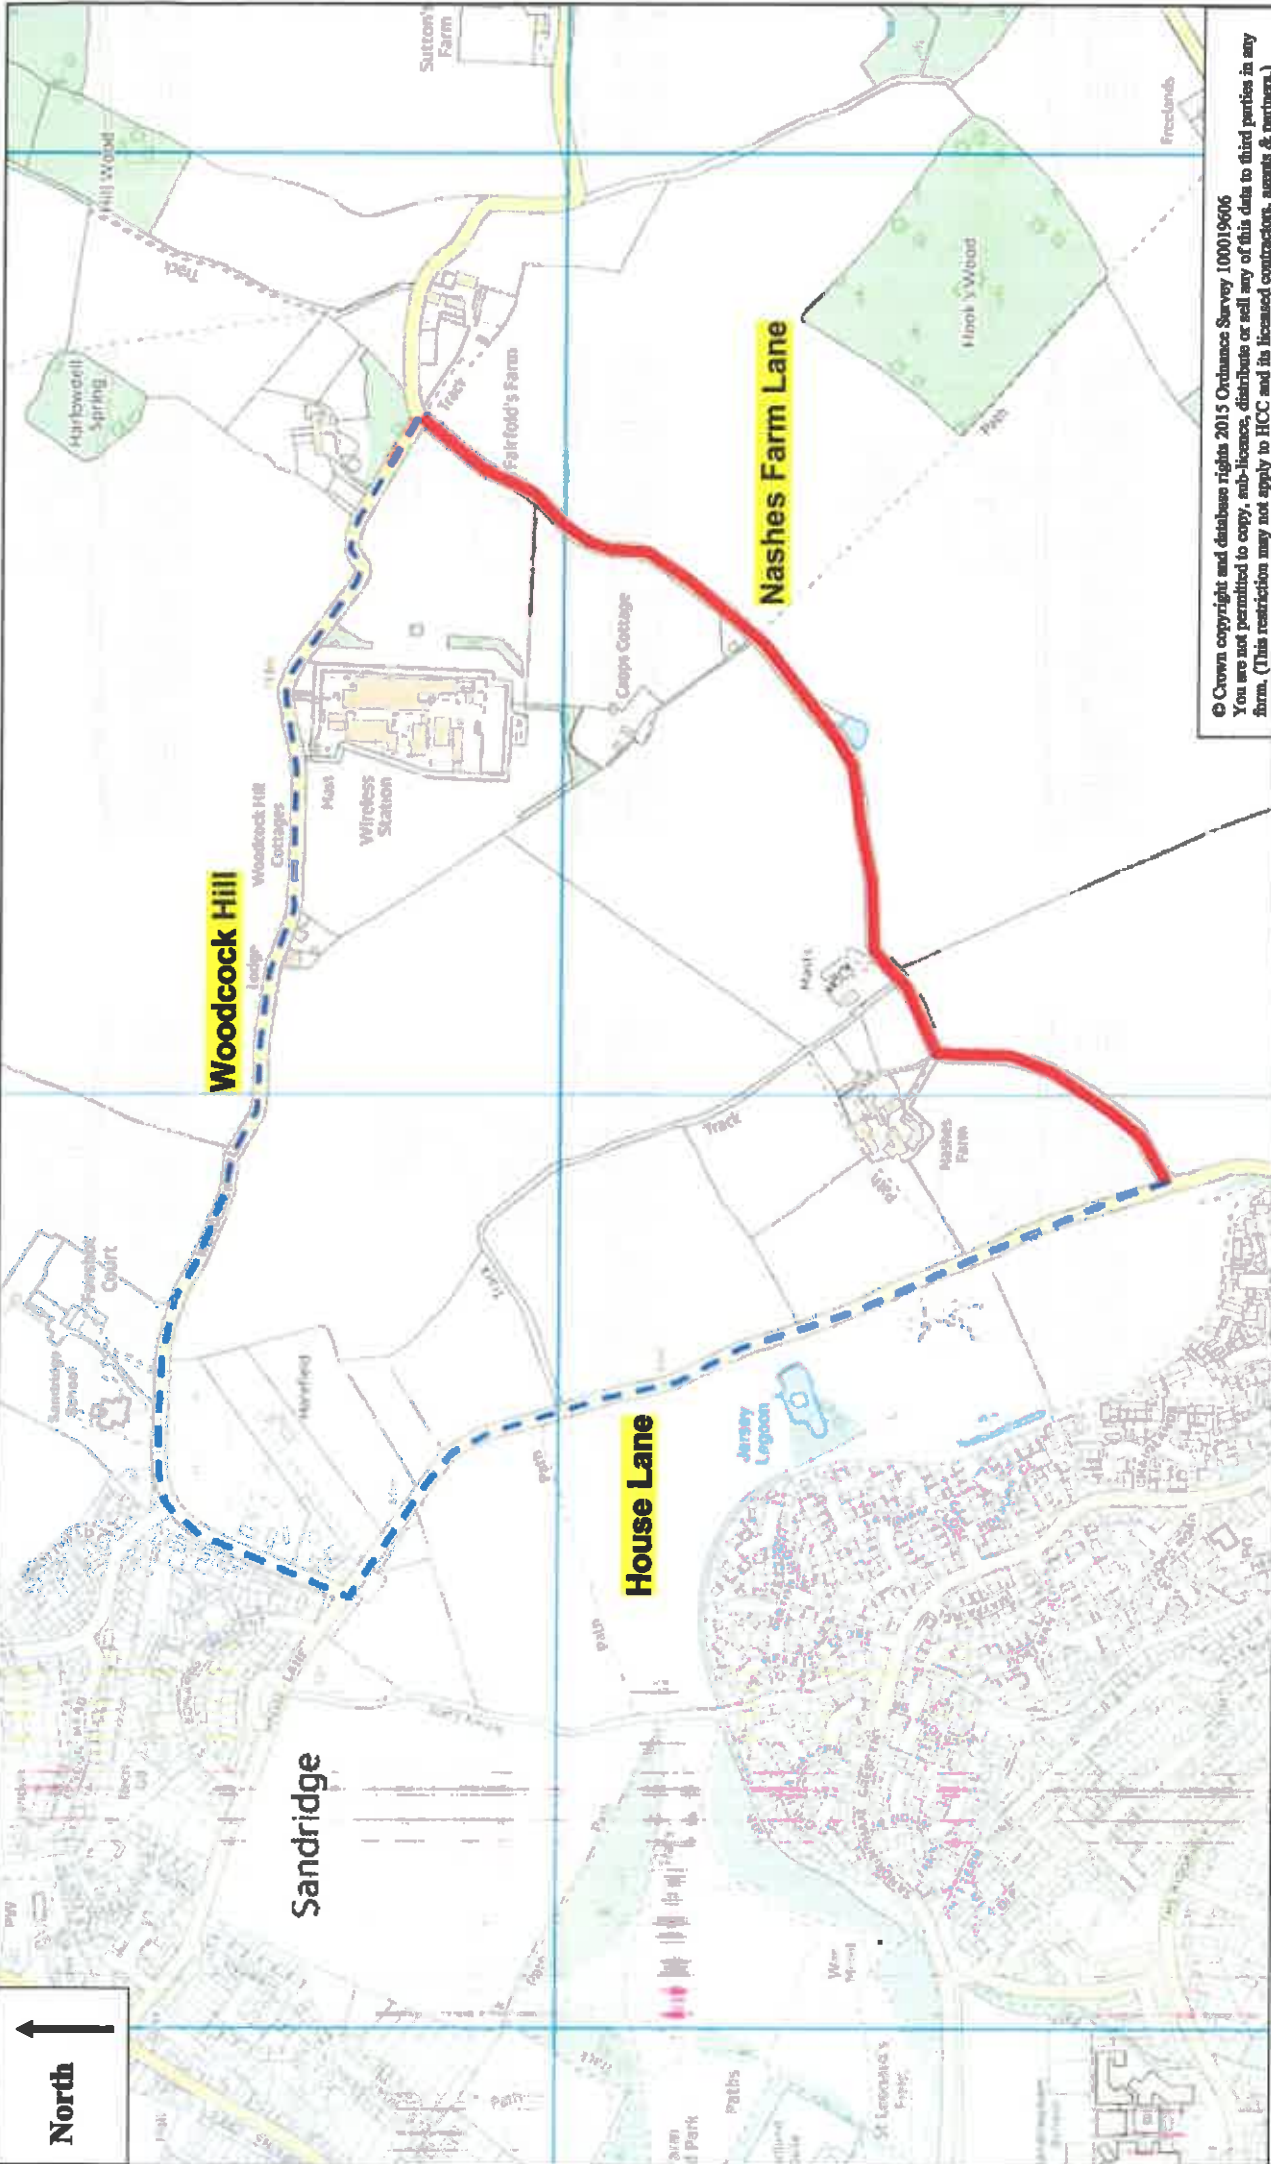

Road Closure & Waiting Restrictions

Diversion

TEMPORARY TRAFFIC REGULATION ORDER

CWY200698-a – Woodcock Hill

North

B651 High Street

B651 Ballslough Hill

B651 Lamer Lane

-  Road Closure & Waiting Restrictions
-  Diversion

TEMPORARY TRAFFIC REGULATION ORDER

CWY200801-a – Lower Luton Road

© Crown copyright and database rights 2015 Ordnance Survey 100019606
 You are not permitted to copy, sub-licence, distribute or sell any of this data to third parties in any form. (This restriction may not apply to HCC and its licensed contractors, agents & partners.)

-  Road Closure &
-  Waiting Restrictions
-  Diversion

TEMPORARY TRAFFIC REGULATION ORDER

CWY200697-a – Nashes Farm Lane

© Crown copyright and database rights 2015 Ordnance Survey 100019606
 You are not permitted to copy, sub-licence, distribute or sell any of this data to third parties in any form. (This restriction may not apply to HCC and its licensed contractors, agents & partners.)