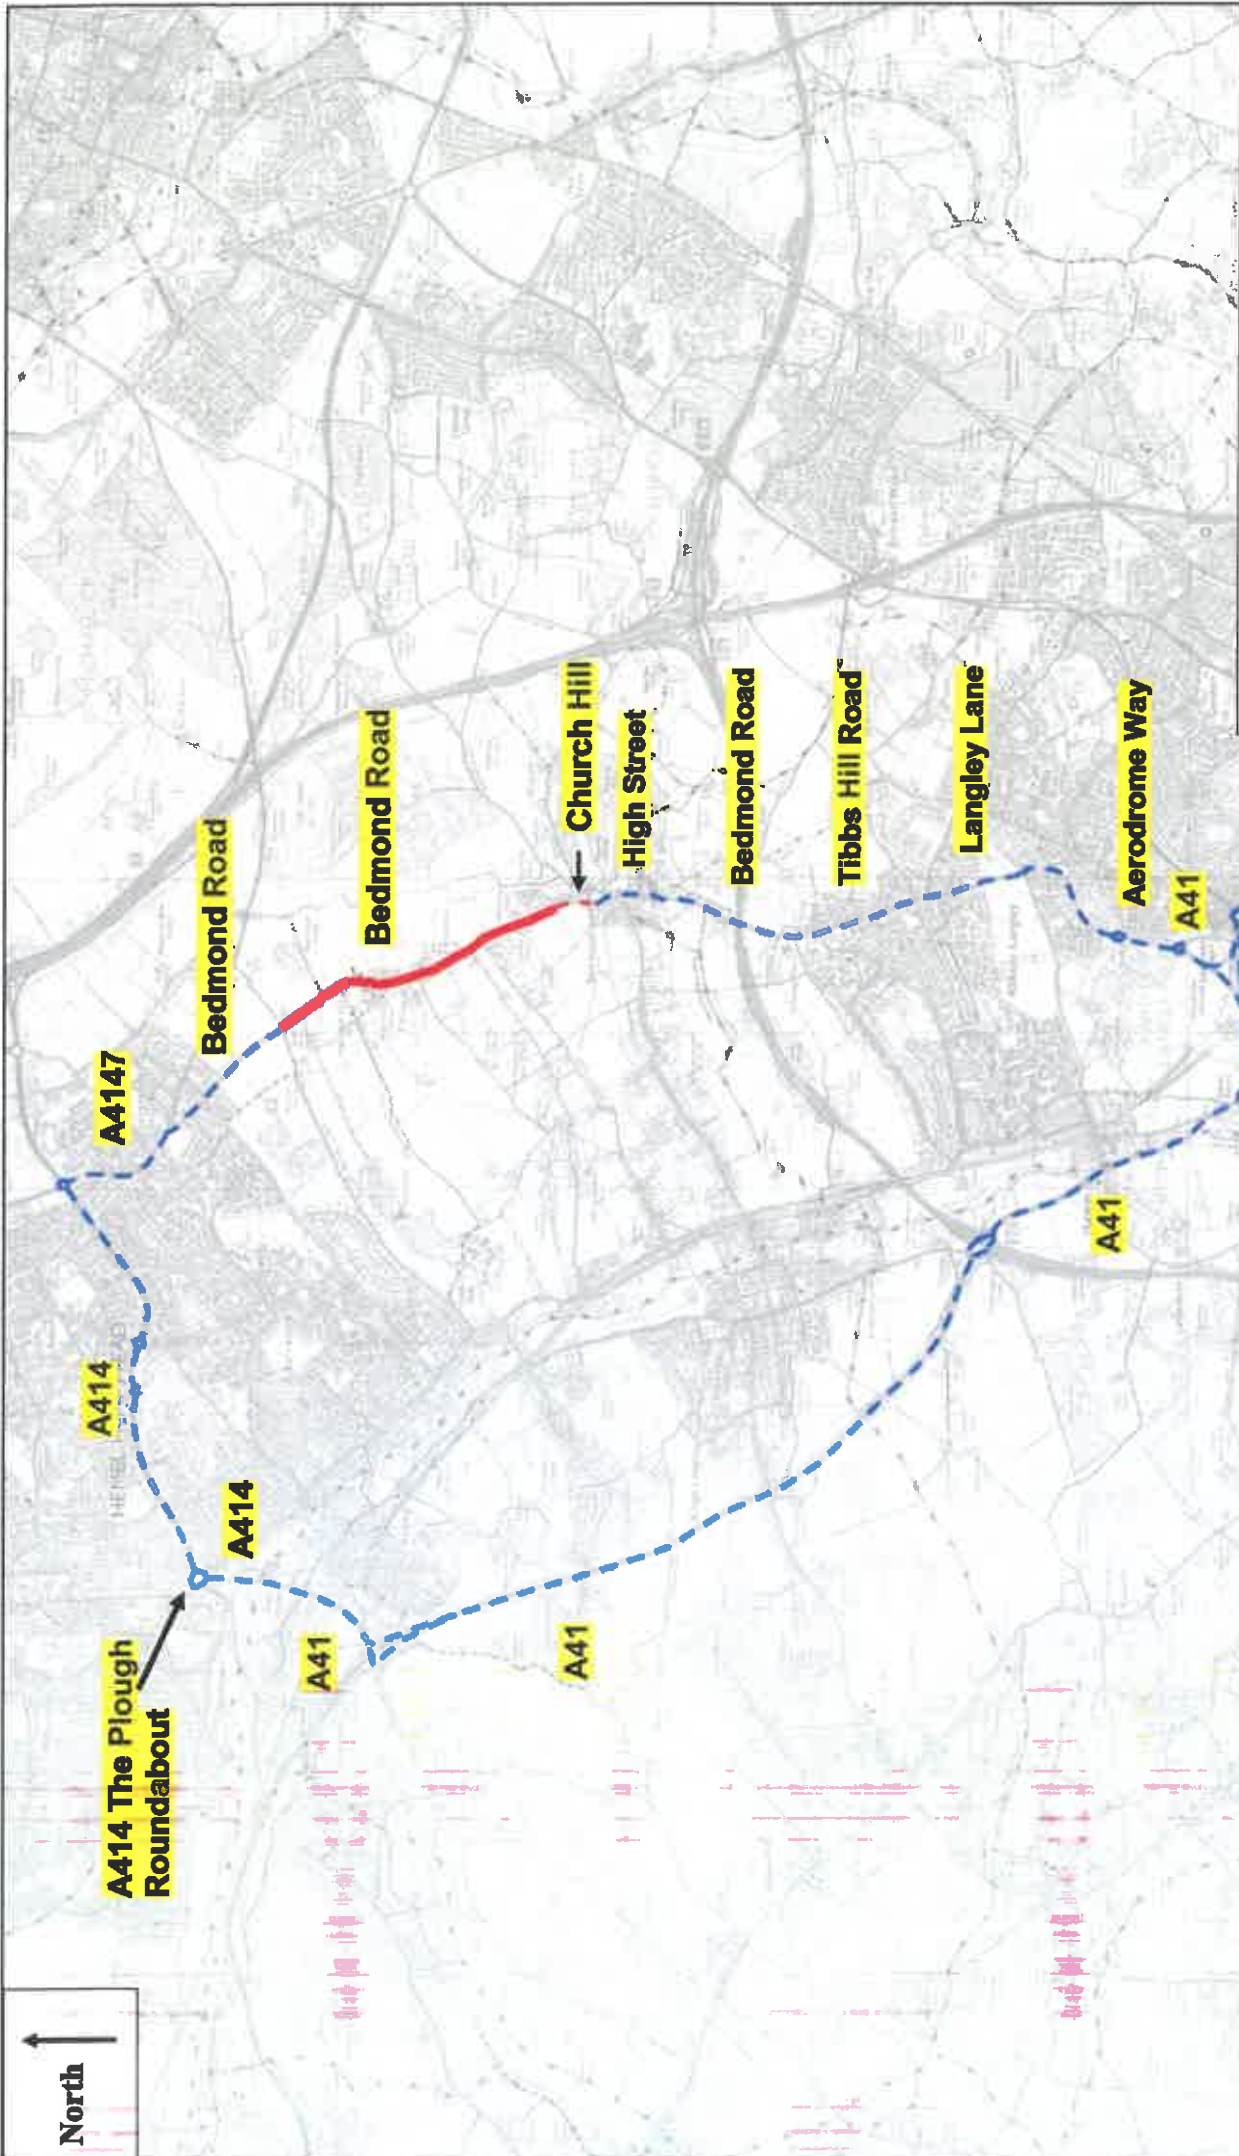

Road Closure & Waiting Restrictions

Diversion

TEMPORARY TRAFFIC REGULATION ORDER

CWY200698-a – Woodcock Hill

North

B651 High Street

B651 Ballslough Hill

B651 Lamer Lane

-  Road Closure & Waiting Restrictions
-  Diversion

TEMPORARY TRAFFIC REGULATION ORDER

CWY200801-a – Lower Luton Road

© Crown copyright and database rights 2015 Ordnance Survey 100019606
 You are not permitted to copy, sub-licence, distribute or sell any of this data to third parties in any form. (This restriction may not apply to HCC and its licensed contractors, agents & partners.)

-  Road Closure &
-  Waiting Restrictions
-  Diversion

TEMPORARY TRAFFIC REGULATION ORDER

CWY200697-a – Nashes Farm Lane

© Crown copyright and database rights 2015 Ordnance Survey 100019606
 You are not permitted to copy, sub-licence, distribute or sell any of this data to third parties in any form. (This restriction may not apply to HCC and its licensed contractors, agents & partners.)

-  Road Closure & Waiting Restrictions
-  Soft Closure
-  Diversion

TEMPORARY TRAFFIC REGULATION ORDER

CWY200779-a – C77 Bedmond Road